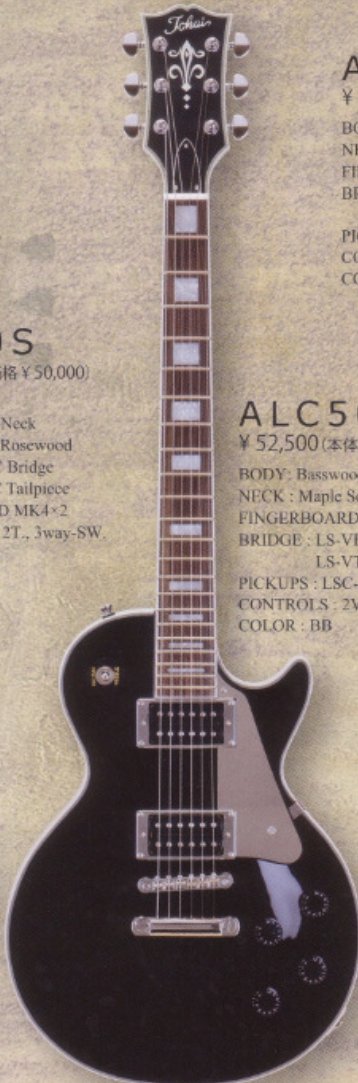

¥ 99,750 (本体価格 ¥ 95,000)

BODY: Mahogany
NECK: Mahogany
FINGERBOARD: Rosewood
BRIDGE: TE-VB
PICKUPS: F:LP-OLD
R:TE-Vintage MK3
CONTROLS: 1V., 1T., 3way-SW.
COLOR: N, MBL

ALS50QZ

¥ 52,500 (本体価格 ¥ 50,000)

BODY: Quilted Maple +
Basswood Top
Basswood Back
NECK: Maple Set-Neck
FINGERBOARD: Rosewood
BRIDGE: LS-VBC Bridge
LS-VTC Tailpiece
PICKUPS: LSC-F×2
CONTROLS: 2V., 2T., 3way-SW.
COLOR: VF

VF

ALS50S

¥ 52,500 (本体価格 ¥ 50,000)

BODY: Basswood
NECK: Maple Set-Neck
FINGERBOARD: Rosewood
BRIDGE: LS-VBC Bridge
LS-VTC Tailpiece
PICKUPS: LP-OLD MK4×2
CONTROLS: 2V., 2T., 3way-SW.
COLOR: GT

GT

ALC50

¥ 52,500 (本体価格 ¥ 50,000)