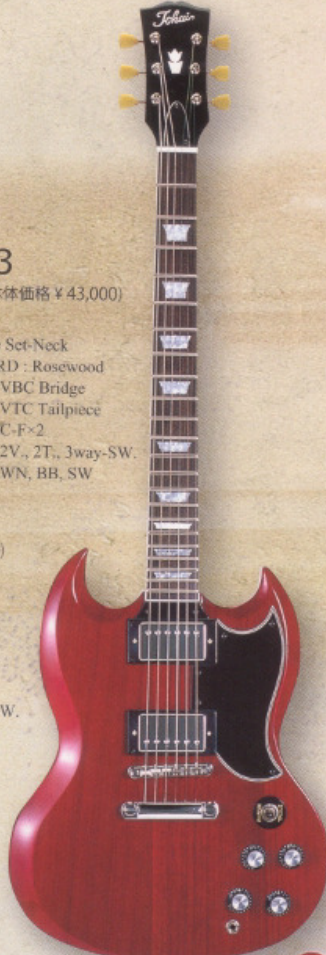

BB

ALS48

¥ 50,400 (本体価格 ¥ 48,000)

BODY: Flamed Sycamore+
Basswood Top
Basswood Back
NECK: Maple Set-Neck
FINGERBOARD: Rosewood
BRIDGE: LS-VBC Bridge
LS-VTC Tailpiece
PICKUPS: LSC-F×2
CONTROLS: 2V., 2T., 3way-SW.
COLOR: CS, VF, BS, STB, SBL, SR

CS

VF

GT

ALS48

¥ 50,400 (本体価格 ¥ 48,000)

BODY: Basswood
NECK: Maple Set-Neck
FINGERBOARD: Rosewood
BRIDGE: LS-VBC Bridge
LS-VTC Tailpiece
PICKUPS: LSC-F×2
CONTROLS: 2V., 2T., 3way-SW.
COLOR: BB, GT

BB

SG43
 ¥45,150 (本体価格 ¥43,000)
 BODY: Nato
 NECK: Maple Set-Neck
 FINGERBOARD: Rosewood
 BRIDGE: LS-VBC Bridge
 LS-VTC Tailpiece
 PICKUPS: LSC-F×2
 CONTROLS: 2V., 2T., 3way-SW.
 COLOR: CH, WN, BB, SW

BB

CH

SB

LSS47
 ¥49,350 (本体価格 ¥47,000)
 BODY: Basswood
 NECK: Maple Set-Neck
 FINGERBOARD: Rosewood
 BRIDGE: TJ-VTC Tailpiece
 PICKUPS: LP-OLD MK4×2
 CONTROLS: 2V., 2T., 3way-SW.
 COLOR: YW, STW, SB, CH

YW