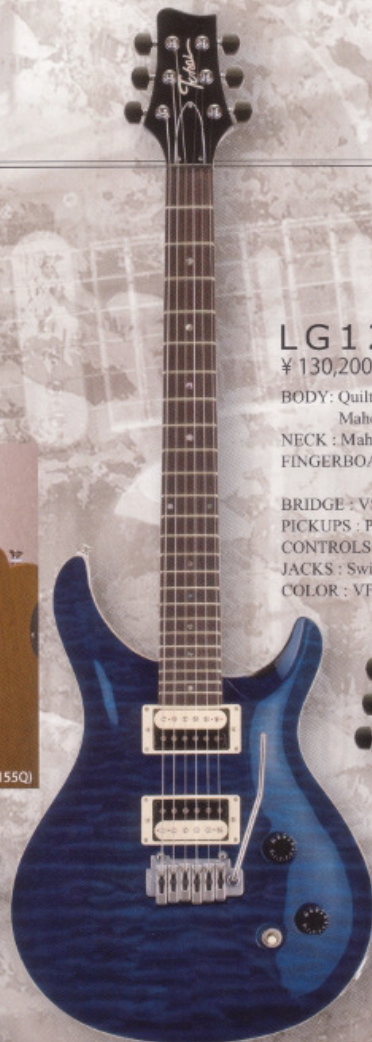

VOLUME POT: CTS
CONDENSER: Sprague Orange Drop
JACKS: Switchcraft
COLOR: OAK, SBL, SPL

SPL

LG124Q

¥ 130,200 (本体価格 ¥ 124,000)

BODY: Quilted Maple + Maple Top
Mahogany Two Pieces Back
NECK: Mahogany One Piece Set-Neck
FINGERBOARD: Rosewood
24F 25inch Scale

BRIDGE: VS100N
PICKUPS: PAF-Vintage MK2×2
CONTROLS: 1V., 1T., 3way-SW.
JACKS: Switchcraft
COLOR: VF, OAK, SBL, STB, SR

SBL

SR

AMG83

¥ 87,150 (本体価格 ¥ 83,000)

BODY: Alder
NECK: Maple
FINGERBOARD: Rosewood (Medium Scale)
BRIDGE: ST-VK2 Tremolo
PICKUPS: GG-750×2
CONTROLS: 1V., 1T. (Coil tap)
3way-SW.
COLOR: YS, OCR, SOB