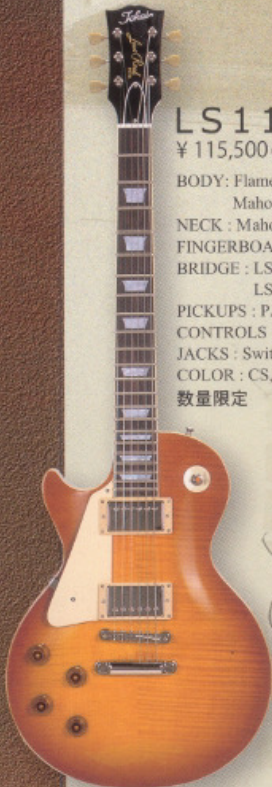

VINTAGE SERIES

The Best Musical Products in The World

GT

LS98S

¥102,900 (本体価格 ¥98,000)

BODY: Maple Top
Mahogany Two Pieces Back
NECK: Mahogany One Piece Set-Neck
FINGERBOARD: Rosewood
BRIDGE: LS-VB Bridge,
LS-VT Tailpiece
PICKUPS: LP-OLD MK2×2
CONTROLS: 2V., 2T., 3way-SW.
JACKS: Switchcraft
COLOR: GT, CS, BB

WR

LC107

¥112,350 (本体価格 ¥107,000)

BODY: Mahogany Two Pieces Top & Back
NECK: Mahogany One Piece Set-Neck
FINGERBOARD: Rosewood
BRIDGE: LS-VB Bridge,
LS-VT Tailpiece
PICKUPS: PAF-Vintage MK2S×2
CONTROLS: 2V., 2T., 3way-SW.
JACKS: Switchcraft
COLOR: WR

BB

LC107S

¥112,350 (本体価格 ¥107,000)

BODY: Maple Top; Mahogany Two Pieces Back
NECK: Mahogany One Piece Set-Neck
FINGERBOARD: Rosewood
BRIDGE: LS-VB Bridge,
LS-VT Tailpiece
PICKUPS: PAF-Vintage MK2S×2
CONTROLS: 2V., 2T., 3way-SW
JACKS: Switchcraft
COLOR: BB, SW