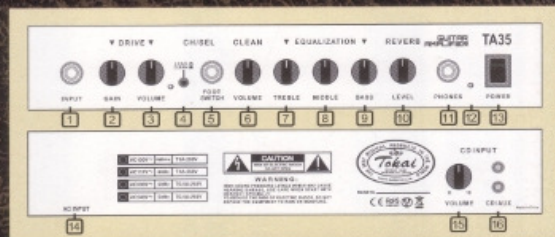

JACKS : INPUT, HEADPHONES, FOOT SW, CD IN

SIZE : 420(W)×360(H)×220(D)mm

WEIGHT : 9.5kg

1. INPUT
2. GAIN (DRIVE)
3. VOLUME (DRIVE)
4. LEAD/CLEAN
5. FOOT SWITCH
6. VOLUME (CLEAN)
7. TREBLE
8. MIDDLE
9. BASS
10. LEVEL
11. PHONES
12. LED
13. POWER
14. AC INPUT
15. VOLUME
16. CD/AUX