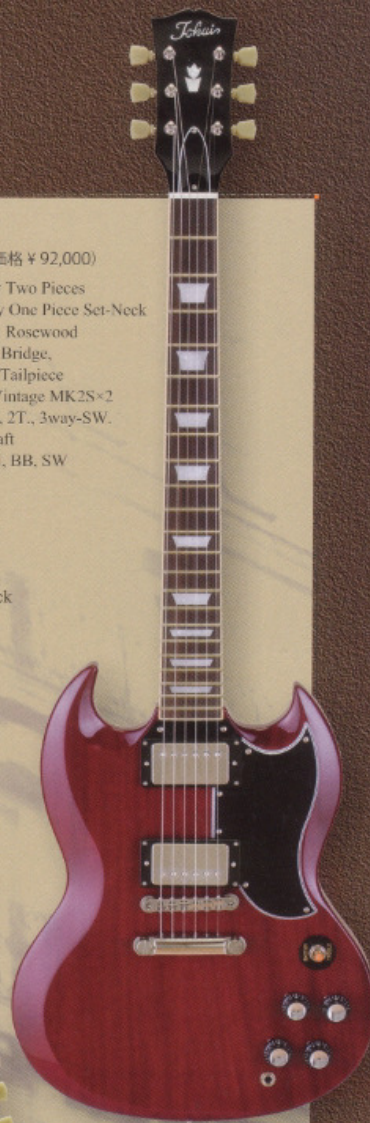

YN

EX120 数量限定

¥126,000 (本体価格 ¥120,000)

BODY: Mahogany
NECK: Mahogany One Piece Set-Neck
FINGERBOARD: Rosewood
BRIDGE: GE-103B Bridge,
LS-VT Tailpiece
PICKUPS: PAF-Vintage MK2S×2
CONTROLS: 2V., 1T., 3way-SW.
JACKS: Switchcraft
COLOR: YN, BB, SW

STW

LSJ83

¥ 87,150 (本体価格 ¥ 83,000)

BODY: Mahogany Two Pieces
NECK: Mahogany One Piece Set-Neck
FINGERBOARD: Rosewood
BRIDGE: TJ-VT Tailpiece
PICKUPS: TJ-Trade×1
CONTROLS: 1V., 1T.
JACKS: Switchcraft
COLOR: STW, SYW, SB, CH

BB

SG92S

¥ 96,600 (本体価格 ¥ 92,000)

BODY: Mahogany Two Pieces
NECK: Mahogany One Piece Set-Neck
FINGERBOARD: Rosewood
BRIDGE: LS-VB Bridge,
LS-VT Tailpiece
PICKUPS: PAF-Vintage MK2S×2
CONTROLS: 2V., 2T., 3way-SW.
JACKS: Switchcraft
COLOR: CH, WN, BB, SW