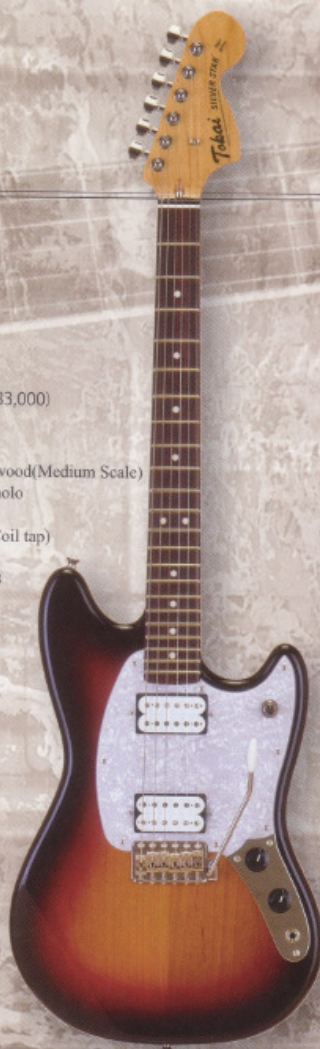

SOB

YS

OLB

OCR

AJG88

¥ 92,400 (本体価格 ¥ 88,000)

BODY: Alder
NECK: Maple
FINGERBOARD: Rosewood
(Long Scale)
BRIDGE: LS-VB Bridge
LS-VT Tailpiece
PICKUPS: PAF-Vintage MK2S×2
CONTROLS: 1V., 1T., 3way-SW.
COLOR: YS, OCR, OLB