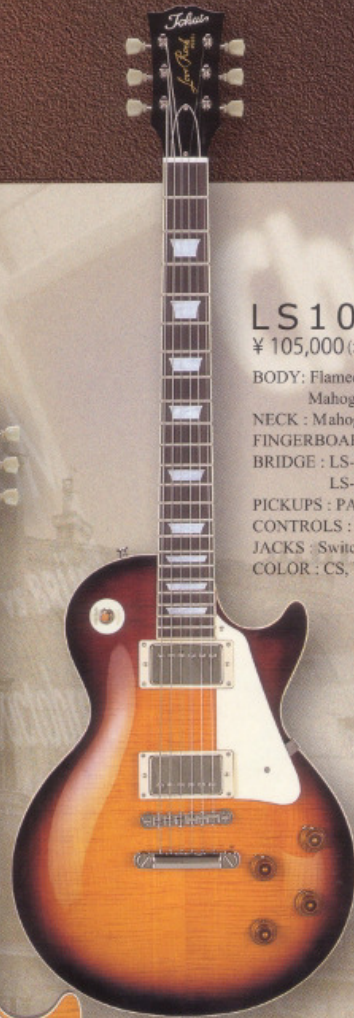

LS100F

¥105,000 (本体価格 ¥100,000)

BODY: Flamed Maple + Maple Top
Mahogany Two Pieces Back
NECK: Mahogany One Piece Set-Neck
FINGERBOARD: Rosewood
BRIDGE: LS-VB Bridge,
LS-VT Tailpiece
PICKUPS: PAF-Vintage MK2S×2
CONTROLS: 2V., 2T., 3way-SW.
JACKS: Switchcraft
FINISH: Matt Finish
COLOR: MVF

LS100F

¥105,000 (本体価格 ¥100,000)

BODY: Flamed Maple + Maple Top
Mahogany Two Pieces Back
NECK: Mahogany One Piece Set-Neck
FINGERBOARD: Rosewood
BRIDGE: LS-VB Bridge,
LS-VT Tailpiece
PICKUPS: PAF-Vintage MK2S×2
CONTROLS: 2V., 2T., 3way-SW.
JACKS: Switchcraft
COLOR: CS, VF, BS, LD, SDR, IB

BS

LS95

¥99,750 (本体価格 ¥95,000)

BODY: Maple Two Pieces Top
Mahogany Two Pieces Back
NECK: Mahogany One Piece Set-Neck
FINGERBOARD: Rosewood
BRIDGE: LS-VB Bridge,
LS-VT Tailpiece
PICKUPS: PAF-Vintage MK2S×2
CONTROLS: 2V., 2T., 3way-SW.
JACKS: Switchcraft
COLOR: CS, VF, BS, BB, GT