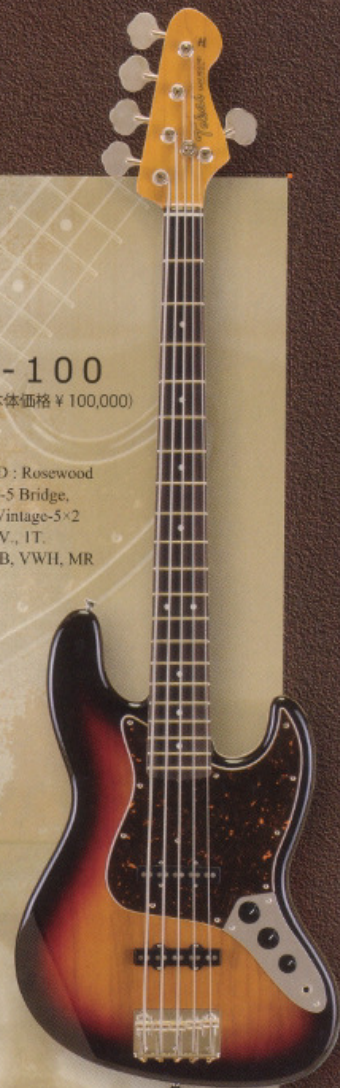

GS

YSR

AJB70

¥ 73,500 (本体価格 ¥ 70,000)

BODY: Alder
NECK: Maple
FINGERBOARD: Rosewood
BRIDGE: BB-VB Bridge
PICKUPS: JB-Vintage MK3×2
CONTROLS: 2V., 1T.
COLOR: YS, BB, VWH, MR, LPB

VWHR

AJB5-100

¥ 105,000 (本体価格 ¥ 100,000)

BODY: Alder
NECK: Maple
FINGERBOARD: Rosewood
BRIDGE: 205B-5 Bridge,
PICKUPS: JB-Vintage-5×2
CONTROLS: 2V., 1T.
COLOR: YS, BB, VWH, MR
数量限定

YSR

AJB92

¥ 96,600 (本体価格 ¥ 92,000)

BODY: Ash
NECK: Maple
FINGERBOARD: Maple or Rosewood
BRIDGE: BB-VB Bridge,
PICKUPS: JB-Vintage MK3×2
CONTROLS: 2V., 1T.
COLOR: YS, N

N

ATE115

¥ 120,750 (本体価格 ¥ 115,000)

BODY: Ash Two Pieces
NECK: Maple
FINGERBOARD: Maple
BRIDGE: TE-VB Bridge (Brass Saddle)
PICKUPS: TE-Vintage MK2
CONTROLS: 1V., 1T., 3way-SW.
FINISH: Lacquer Finish
COLOR: VNT, OWB