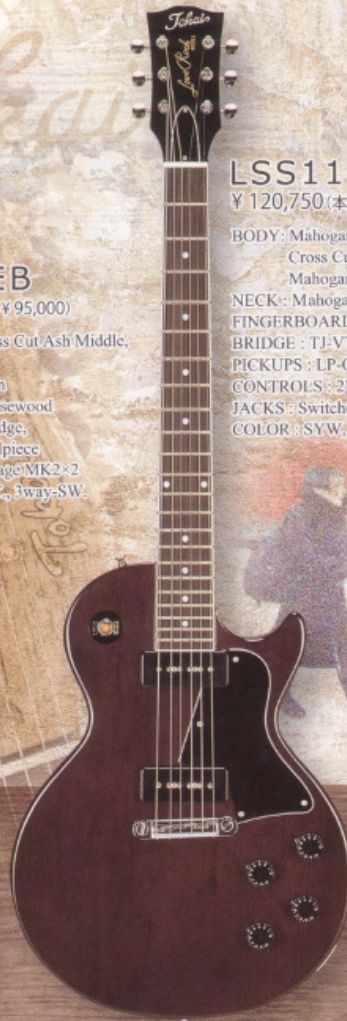

不動の定番モデルもSEB構造で、見違えるようなクイックレスポンスを獲得。

LSS95SEB

¥99,750 (本体価格 ¥95,000)

BODY: Ash Top, Cross Cut Ash Middle, Ash Back
NECK: Maple Bolt-on
FINGERBOARD: Rosewood
BRIDGE: LS-VB Bridge, LS-VT Tailpiece
PICKUPS: PAF-Vintage MK2×2
CONTROLS: 2V, 2T, 3way-SW.
JACKS: Switchcraft
COLOR: BR, SB

LSS115SEB

¥120,750 (本体価格 ¥115,000)

BODY: Mahogany Top, Cross Cut Mahogany Middle, Mahogany Back
NECK: Mahogany One Piece Set-Neck
FINGERBOARD: Rosewood
BRIDGE: TJ-VT Tailpiece
PICKUPS: LP-OLD MK2×2
CONTROLS: 2V, 2T, 3way-SW.
JACKS: Switchcraft
COLOR: SYW, CH, STB