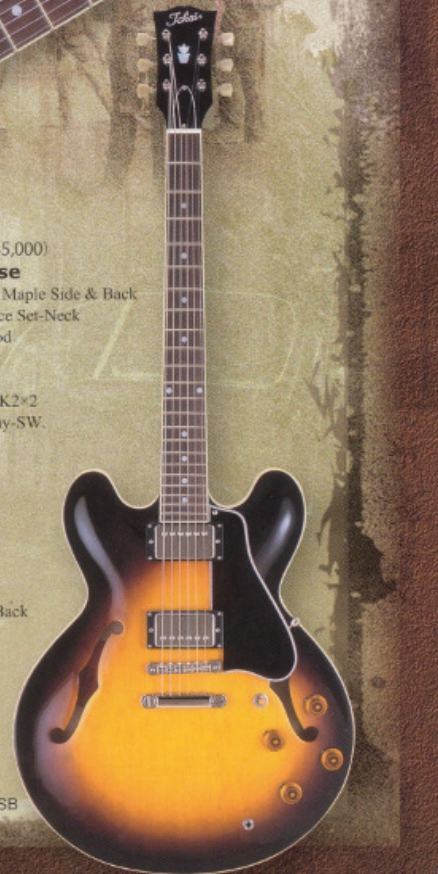

SR

Flamed Maple Top, Side and Back

ES148S

¥155,400 (本体価格 ¥148,000)
with Hard Shell Case

BODY: Flamed Maple Arched Top
Flamed Maple Side & Back
NECK: Mahogany One Piece Set-Neck
FINGERBOARD: Rosewood
BRIDGE: LS-VB Bridge,
SSG-6 Tailpiece
PICKUPS: PAF-Vintage MK2×2
CONTROLS: 2V., 2T., 3way-SW.
JACKS: Switchcraft
COLOR: SB, SR, VNT
数量限定

SB

ES145G

¥152,250 (本体価格 ¥145,000)
with Hard Shell Case

BODY: Maple Arched Top, Maple Side & Back
NECK: Mahogany One Piece Set-Neck
FINGERBOARD: Rosewood
BRIDGE: LS-VB Bridge,
LS-VT Tailpiece
PICKUPS: PAF-Vintage MK2×2
CONTROLS: 2V., 2T., 3way-SW.
JACKS: Switchcraft
COLOR: BB
数量限定

BB

ES138

¥144,900 (本体価格 ¥138,000)
with Hard Shell Case

BODY: Maple Arched Top, Maple Side & Back
NECK: Mahogany One Piece Set-Neck
FINGERBOARD: Rosewood
BRIDGE: LS-VB Bridge,
LS-VT Tailpiece
PICKUPS: PAF-Vintage MK2×2
CONTROLS: 2V., 2T., 3way-SW.
JACKS: Switchcraft
COLOR: SB, SR, VNT
数量限定