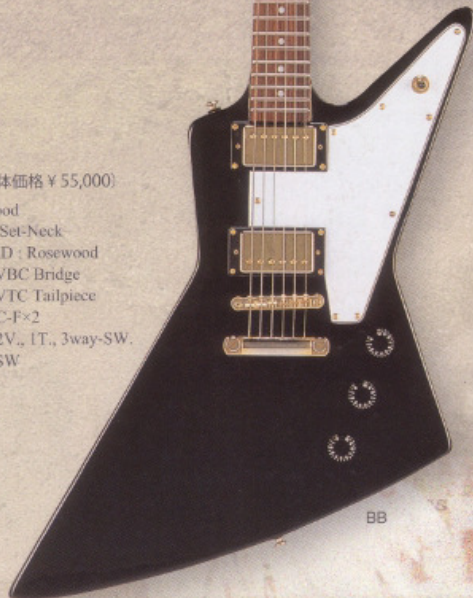

YSR

AST38

¥ 39,900 (本体価格 ¥ 38,000)

BODY: Alder
NECK: Maple
FINGERBOARD: Rosewood or Maple
BRIDGE: ST-VK3C Tremolo
PICKUPS: STC-F×3
CONTROLS: 1V., 2T., 5way-SW.
COLOR: YS, GS, BB, VWH, MR

EX55

¥ 57,750 (本体価格 ¥ 55,000)

BODY: Basswood
NECK: Maple Set-Neck
FINGERBOARD: Rosewood
BRIDGE: LS-VBC Bridge
LS-VTC Tailpiece
PICKUPS: LSC-F×2
CONTROLS: 2V., 1T., 3way-SW.
COLOR: BB, SW

BB

GS

ATE38

¥ 39,900 (本体価格 ¥ 38,000)

BODY: Alder
NECK: Maple
FINGERBOARD: Rosewood or Maple
BRIDGE: TE-VBC Bridge
PICKUPS: TEC-F
CONTROLS: 1V., 1T., 3way-SW.
COLOR: N, GS, BB, VWH

VS

FB53

¥ 55,650 (本体価格 ¥ 53,000)

BODY: Basswood
NECK: Maple Set-Neck
FINGERBOARD: Rosewood
BRIDGE: LS-VBC Bridge
LS-VTC Tailpiece
PICKUPS: MHB-C×2
CONTROLS: 2V., 2T., 3way-SW.
COLOR: VS, BB, SW

CH

FV47

¥ 49,350 (本体価格 ¥ 47,000)

BODY: Basswood
NECK: Maple Set-Neck
FINGERBOARD: Rosewood
BRIDGE: LS-VBC Bridge
LS-VTC Tailpiece
PICKUPS: LSC-F×2
CONTROLS: 2V., 1T., 3way-SW.
COLOR: CH, BB, SW

VNT

FV55

¥ 57,750 (本体価格 ¥ 55,000)

BODY: Basswood
NECK: Maple Set-Neck
FINGERBOARD: Rosewood
BRIDGE: LS-VBC Bridge
PICKUPS: LSC-F×2
CONTROLS: 2V., 1T., 3way-SW.
COLOR: VNT